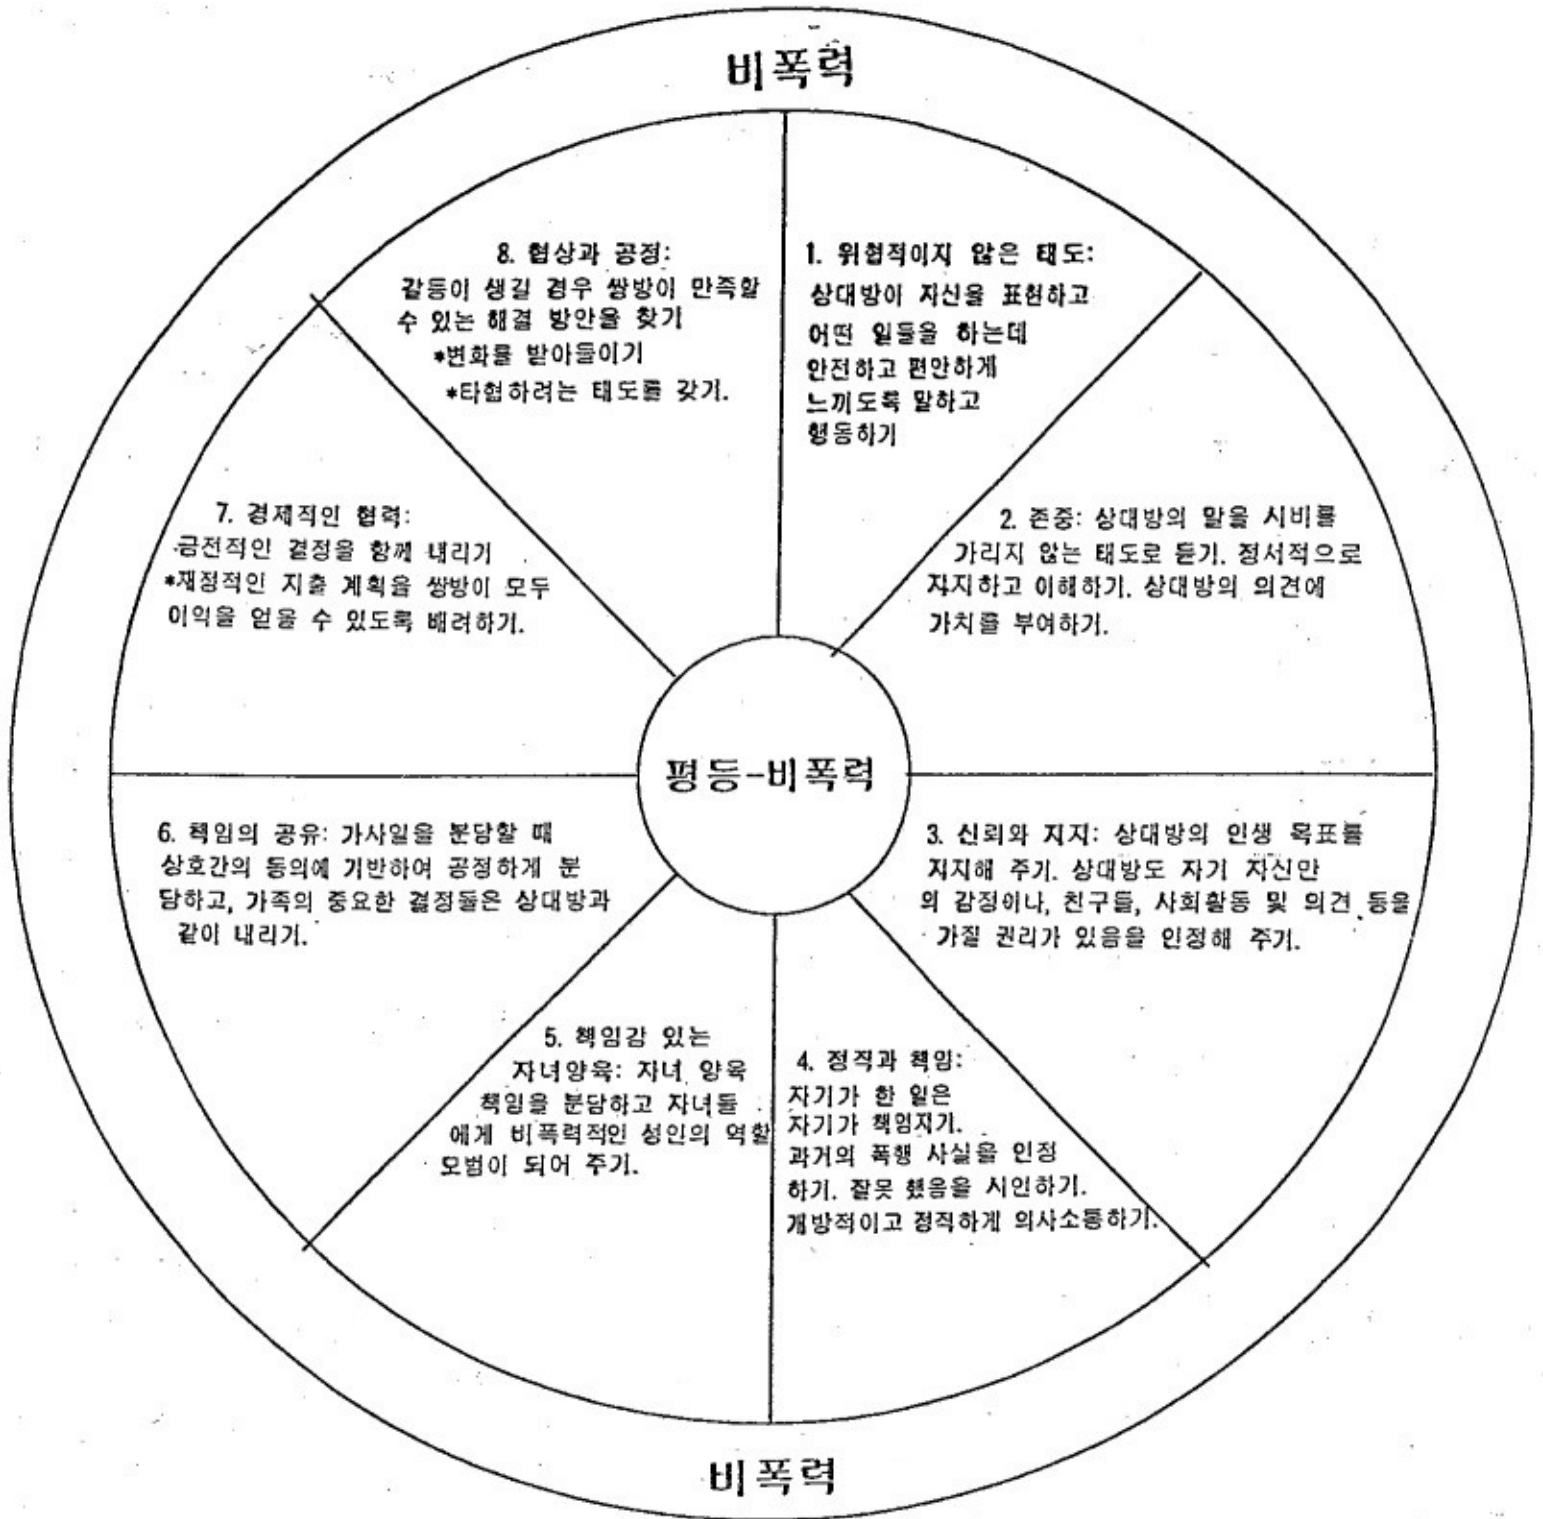

Korean Equality Wheel

DOMESTIC ABUSE INTERVENTION PROGRAMS

202 East Superior Street
Duluth, Minnesota 55802
218-722-2781
www.theduluthmodel.org