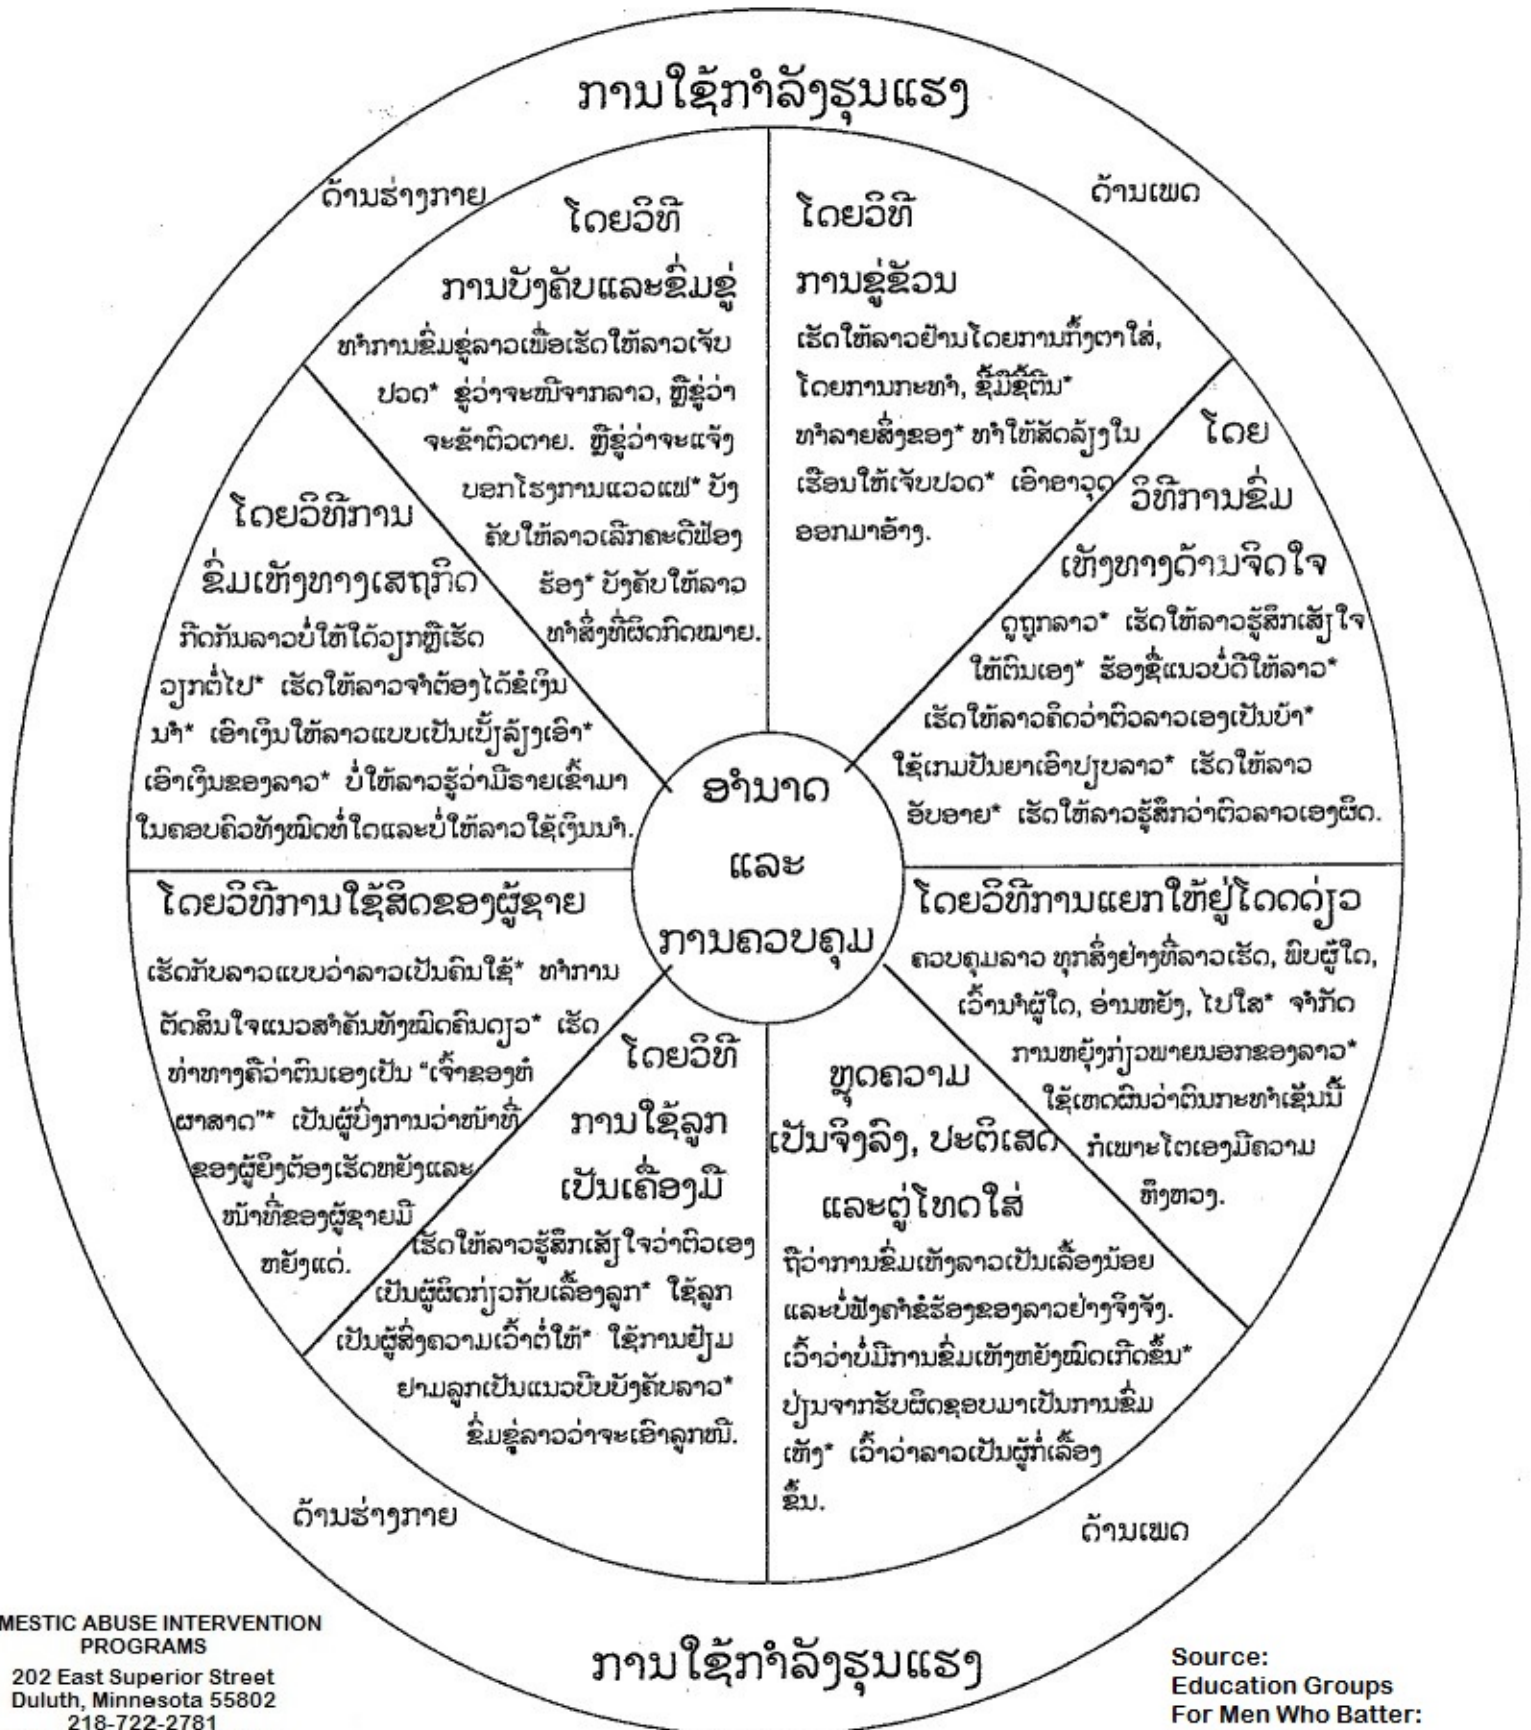

# Laotian Power & Control Wheel

DOMESTIC ABUSE INTERVENTION PROGRAMS  
 202 East Superior Street  
 Duluth, Minnesota 55802  
 218-722-2781  
 www.theduluthmodel.org

Source:  
 Education Groups  
 For Men Who Batter:  
 The Bulletin Model.  
 Ellen Pence and Michael Paymar