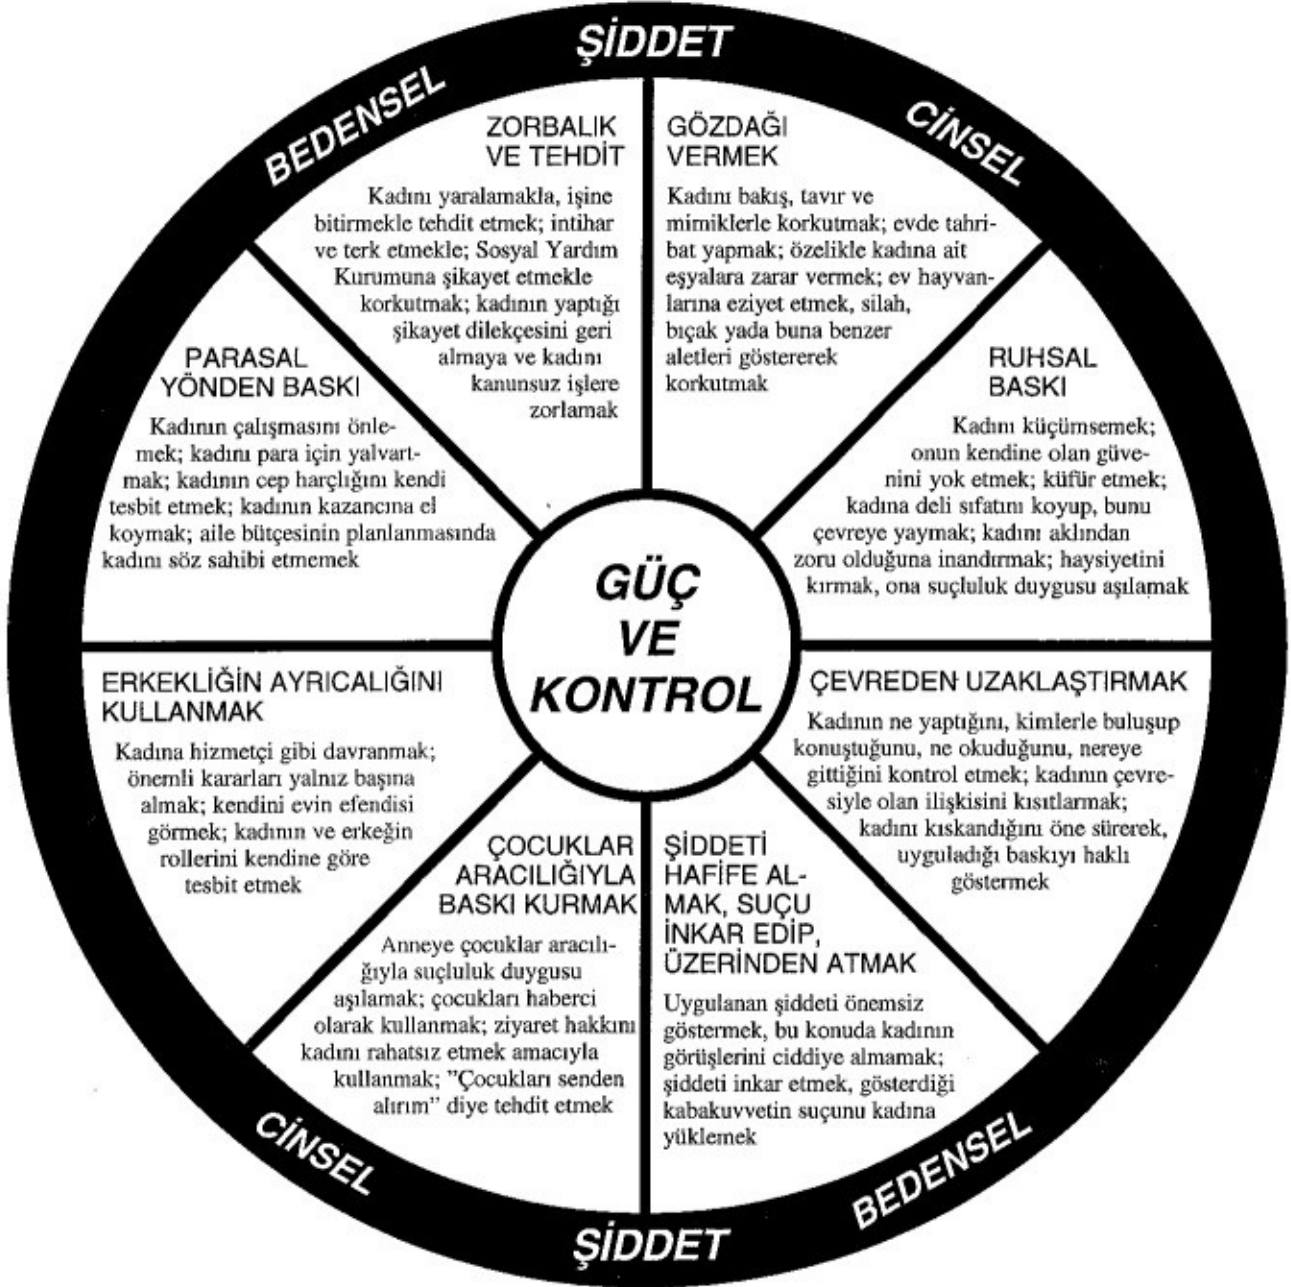

# ŞİDDET ÇEMBERİ

DOMESTIC ABUSE INTERVENTION PROGRAMS

202 East Superior Street  
Duluth, Minnesota 55802  
218-722-2781  
www.theduluthmodel.org

Übers.: FRAUENBERATUNGSSTELLE GLADBECK e. V.  
Grabenstrasse 13, 45964 Gladbeck, Germany  
Tel. +49 2043 66699