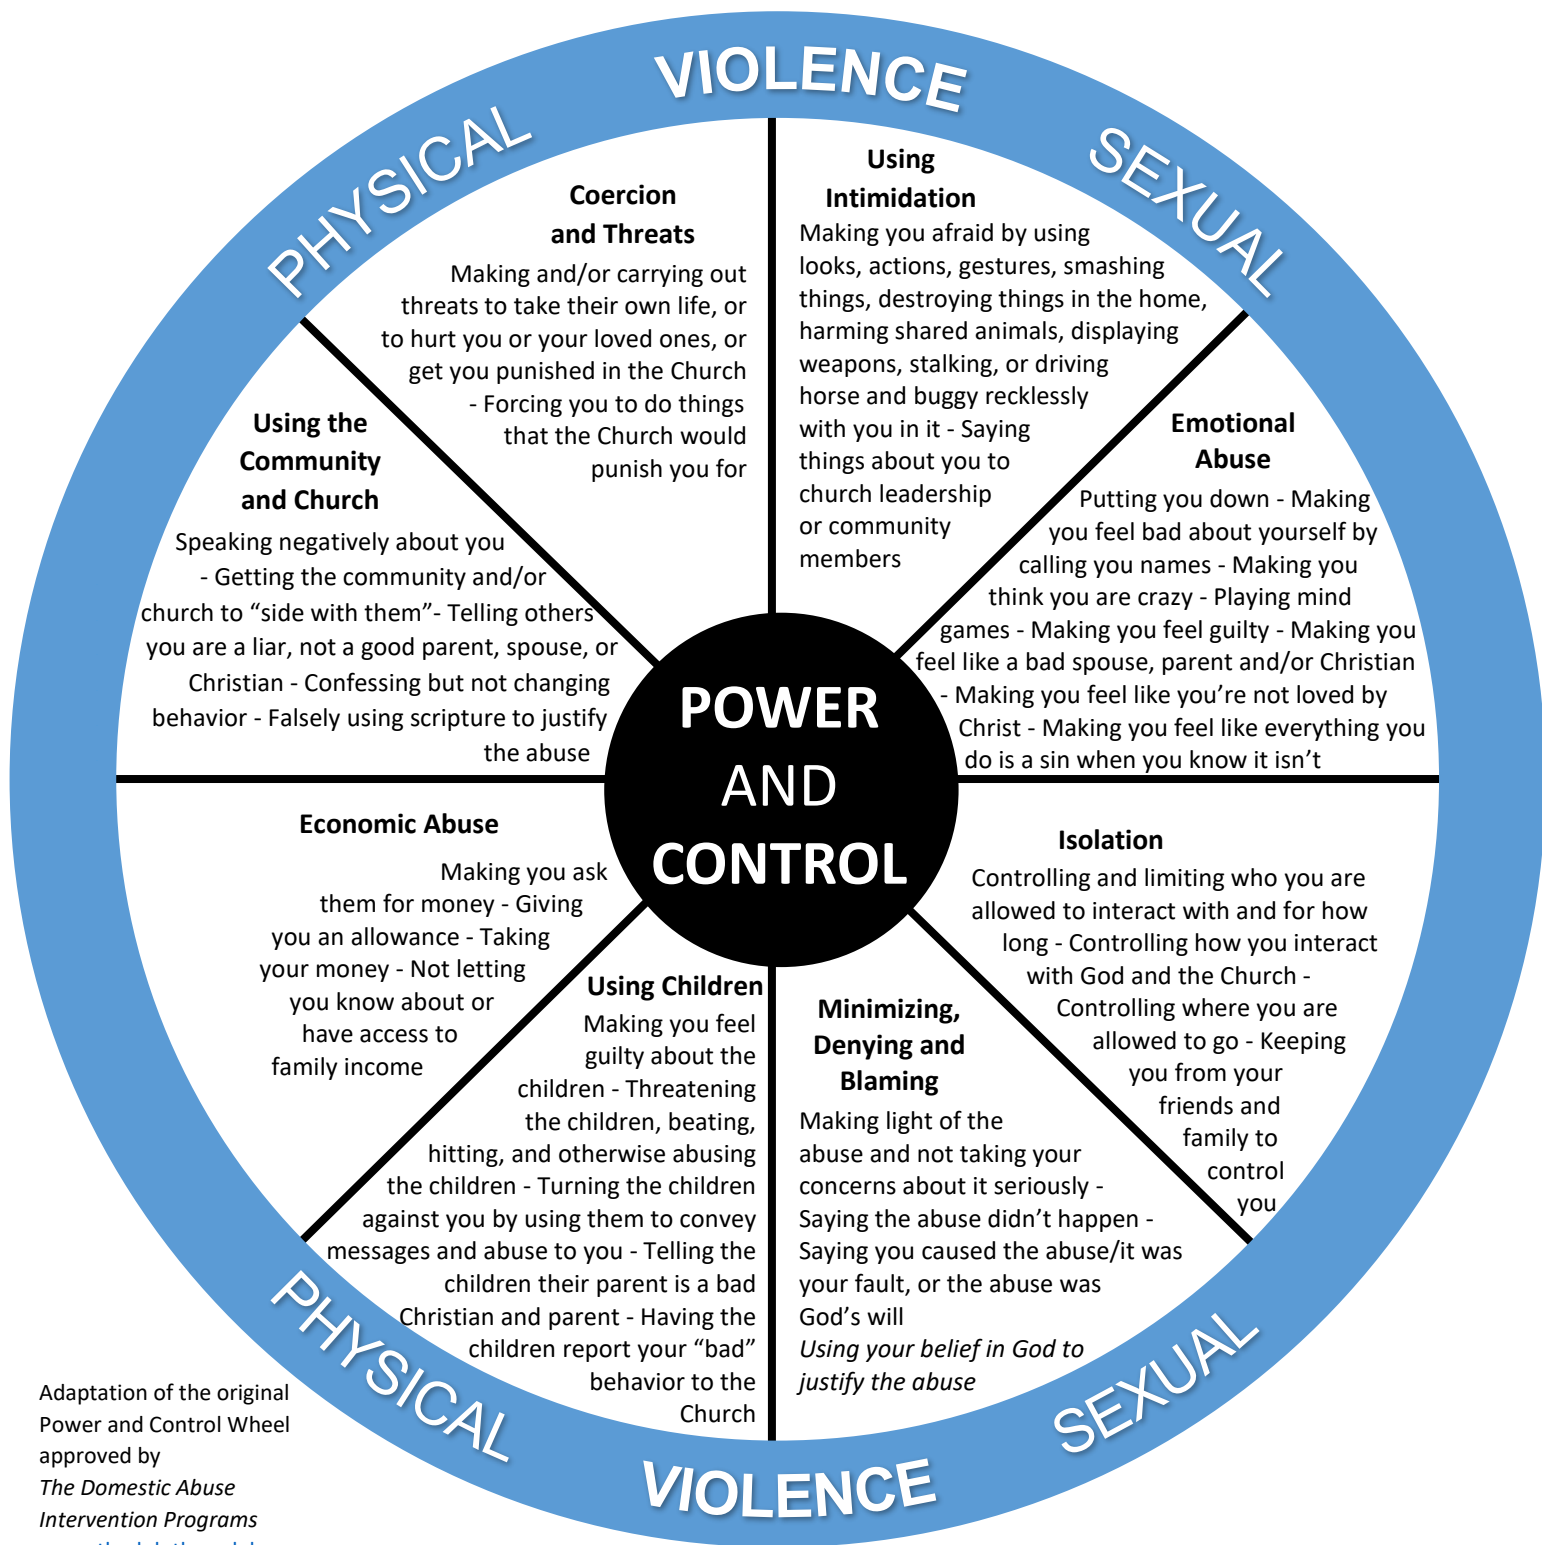

Amish / Plain Community Power and Control Wheel

Adaptation of the original Power and Control Wheel approved by *The Domestic Abuse Intervention Programs* www.theduluthmodel.org

Millersburg:
34-C South Clay St. | Millersburg, OH 44654
330.674.1020