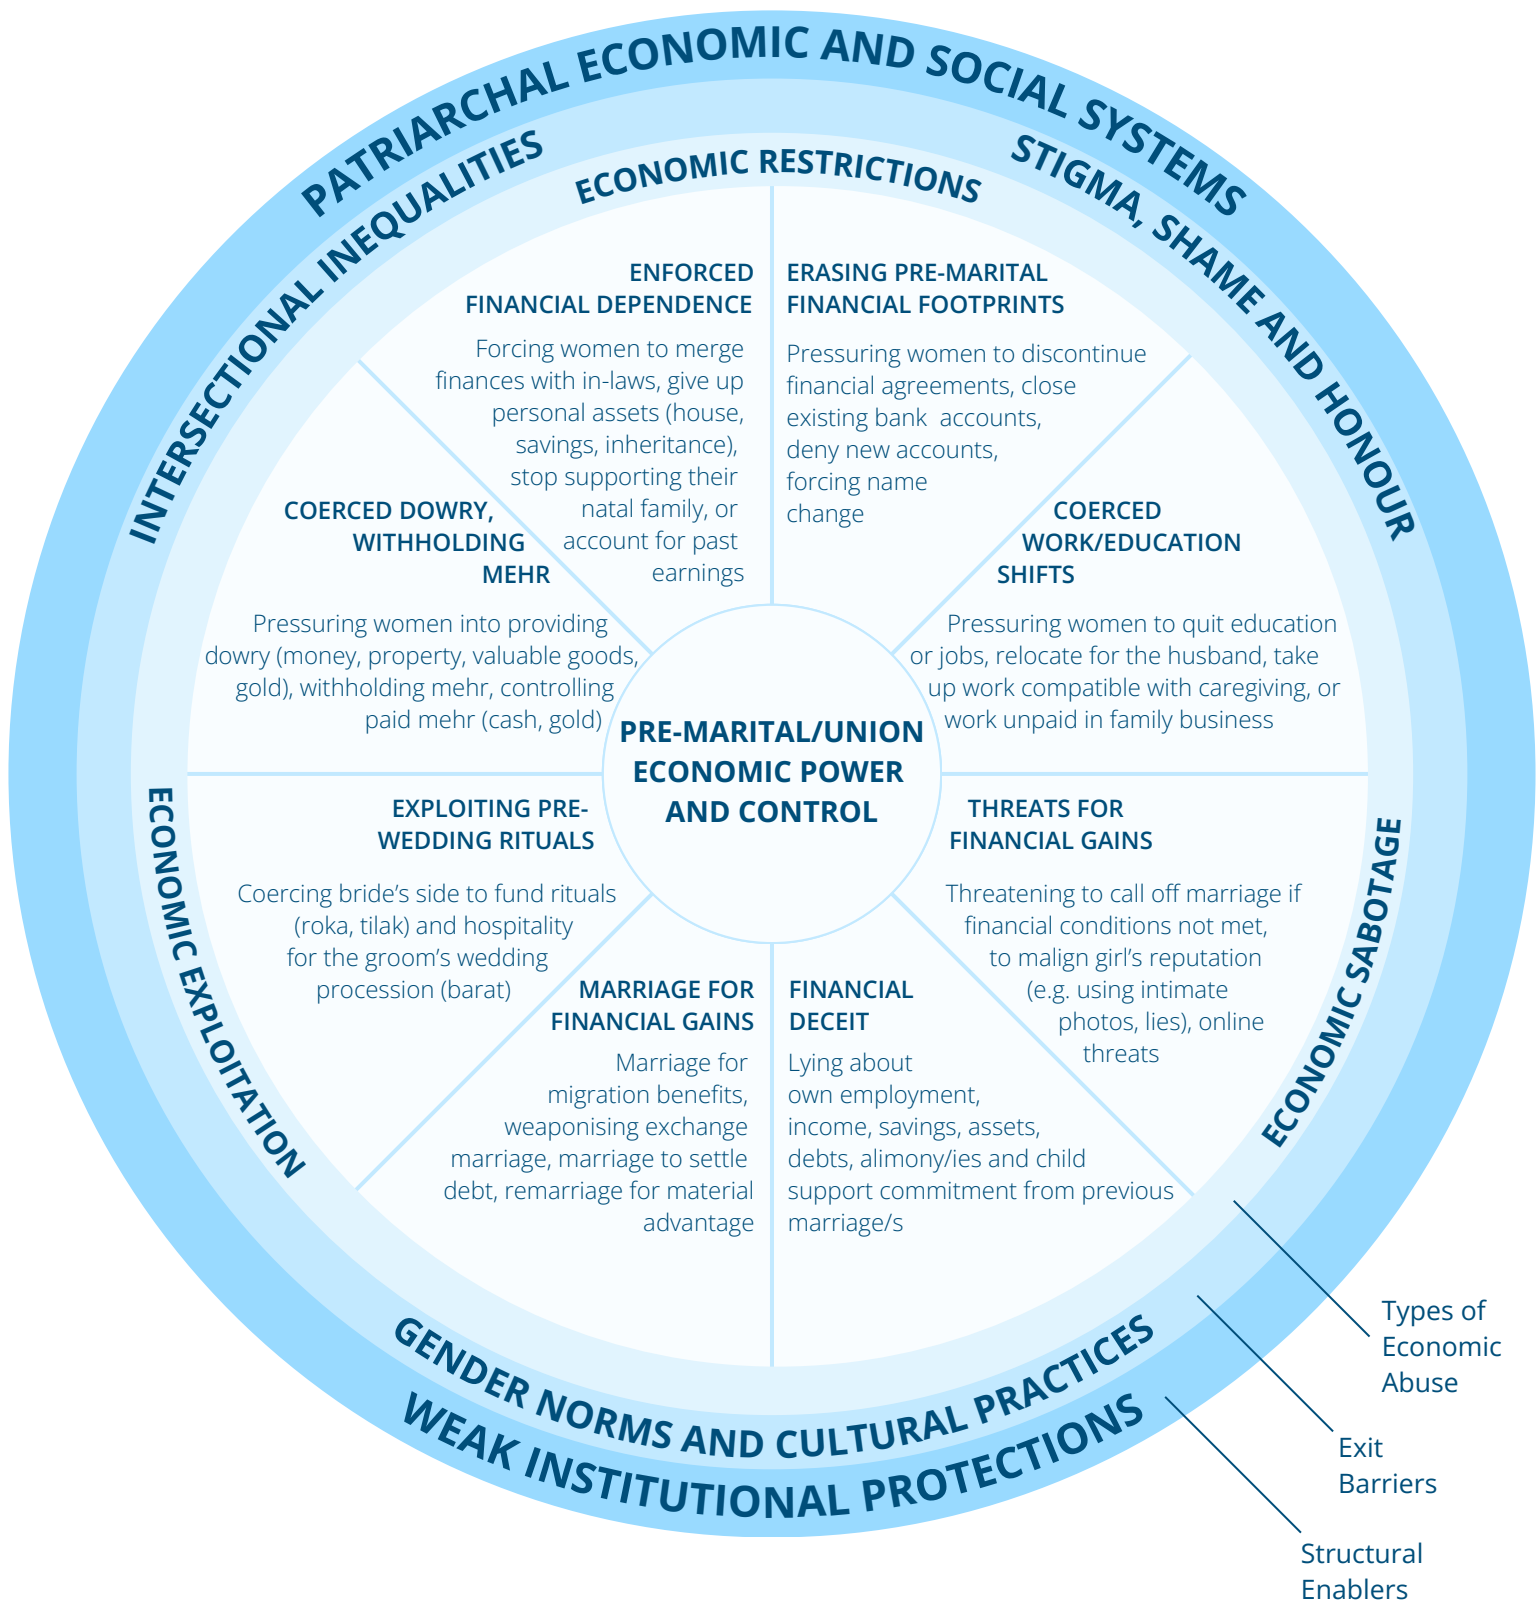

Pre-Marital/Union Economic Power and Control Wheel

Dr Punita Chowbey, 2025

Sheffield Hallam University

Based on 142 interviews, the wheel illustrates pre-marital/union economic control in South Asian contexts. It reveals how customs can be weaponised for control and is adaptable to other contexts.

Adaptation of the original Power and Control Wheel approved by The Domestic Abuse Intervention Program
TheDuluthModel.org